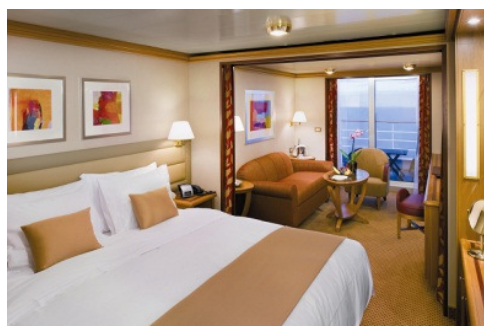

Silver Spirit

Date	Days	Voyage	Embark / Disembark	V1	V2	V3	V4	V5	V6
10-May-13	9	5312	Venice, Zadar, Dubrovnik, Kotor, Corfu, Katakolon, Piraeus, <i>cruise The Dardanelles</i>, Istanbul	€ 2.959	€ 3.269	€ 3.375	€ 3.479	€ 3.685	€ 3.789
18-May-13	8	5313	Istanbul, Kusadasi, Patmos, Marmaris, Santorini, Mykonos, Piraeus	€ 2.749	€ 3.065	€ 3.165	€ 3.269	€ 3.375	€ 3.479
25-May-13	11	5314	Piraeus, Katakolon, Corfu, Kotor, Dubrovnik, Sorrento, Civitavecchia, Livorno, Portofino, Monte Carlo	€ 2.855	€ 3.165	€ 3.269	€ 3.479	€ 3.579	€ 3.685
26-Jun-13	8	5318	Istanbul, Yalta, Sevastopol, Odessa, Constanta, Nessebur, Istanbul	€ 3.065	€ 3.375	€ 3.479	€ 3.579	€ 3.789	€ 3.895
03-Jul-13	8	5319	Istanbul, Kusadasi, Marmaris, Santorini, Patmos, Mykonos, Piraeus	€ 2.649	€ 2.855	€ 2.959	€ 3.065	€ 3.269	€ 3.375
10-Jul-13	10	5320	Piraeus, Kusadasi, Katakolon, Corfu, Kotor, Dubrovnik, Hvar, Venice (overnight)	€ 3.375	€ 3.685	€ 3.895	€ 4.099	€ 4.205	€ 4.409
26-Jul-13	10	5322	Venice (overnight), Zadar, Dubrovnik, Kotor, Corfu, Chania, Nafplion, Piraeus	€ 3.375	€ 3.685	€ 3.895	€ 4.099	€ 4.205	€ 4.409
11-Aug-13	8	5324	Istanbul, Yalta, Sevastopol, Odessa, Constanta, Nessebur, Istanbul	€ 2.649	€ 2.855	€ 2.959	€ 3.065	€ 3.269	€ 3.375
18-Aug-13	8	5325	Istanbul, Kusadasi, Patmos, Marmaris, Mykonos, Santorini, Piraeus	€ 2.649	€ 2.855	€ 2.959	€ 3.065	€ 3.269	€ 3.375